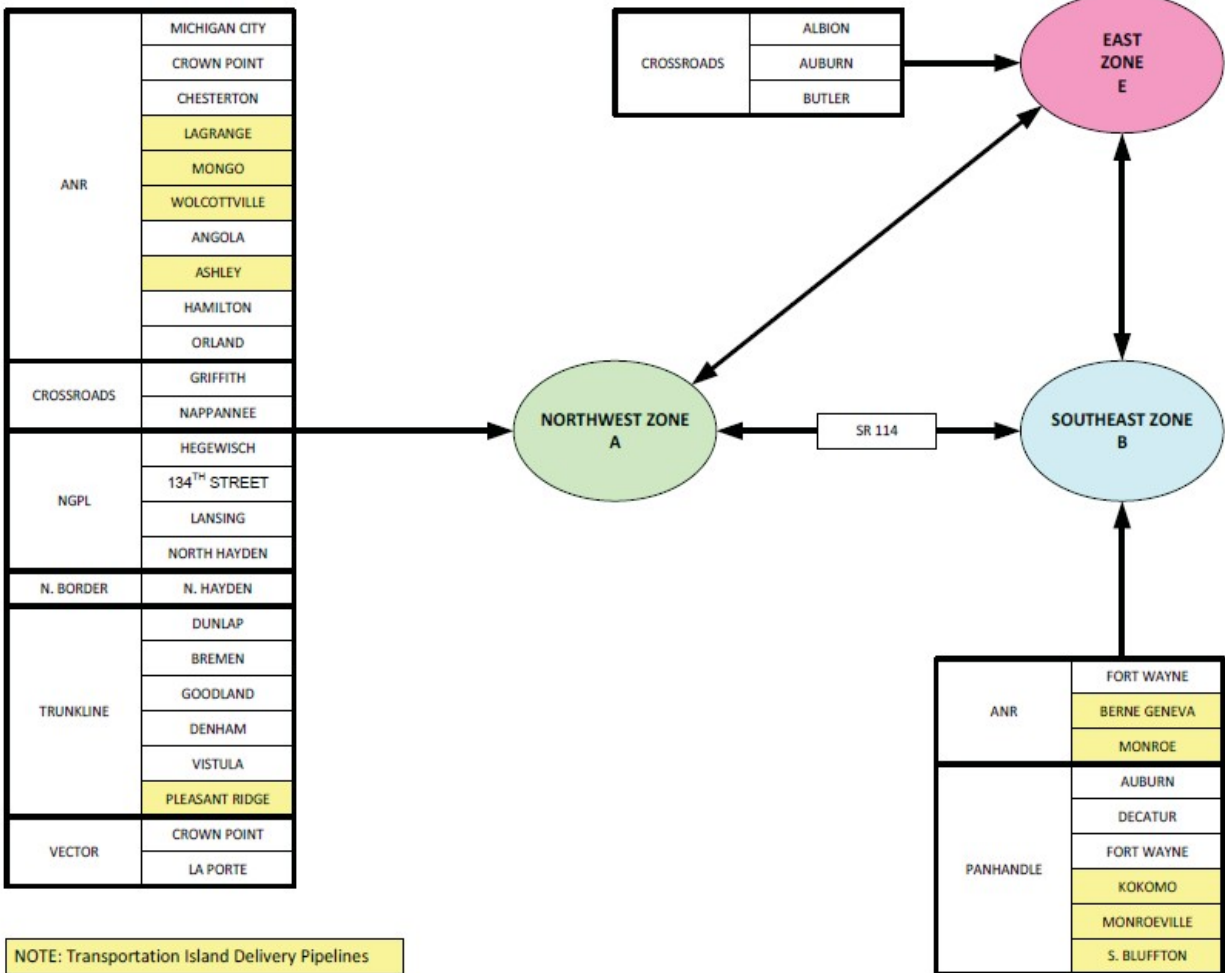

Transportation Zones Physical Meter

Note: These are the Pipeline Station Name, not Towns.